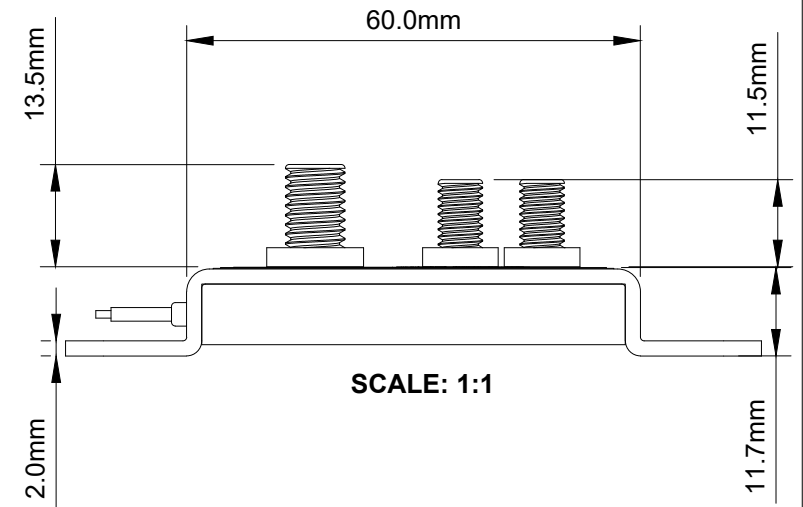

All dimensions in millimetres ± 0.1 unless stated otherwise.

WIRE COLOUR	LENGTH	AWG	DESTINATION
BLUE	190mm	20	EXTERNAL BUTTON -
BLUE	190mm	20	EXTERNAL BUTTON +
RED	190mm	20	INTERNAL BUTTON +
BLACK	190mm	20	INTERNAL BUTTON -

Dept.	Technical reference	Created by Declan Armstrong	Approved by	
		Document type	Document status	
		Title Battery Isolator GT	DWG No. CK-BT-02-DWG	
			Rev.	Date of issue 18/04/2017