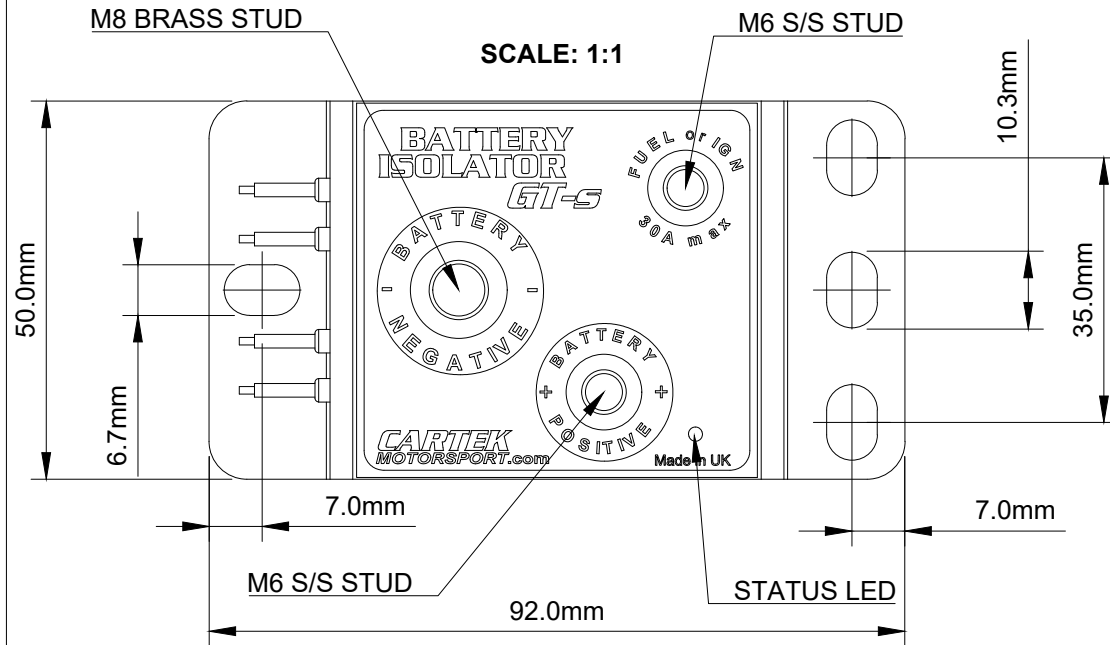

All dimensions in millimetres ± 0.1 unless stated otherwise.

WIRE COLOUR	LENGTH	AWG	DESTINATION
BLUE	190mm	20	EXTERNAL BUTTON -
BLUE	190mm	20	EXTERNAL BUTTON +
RED	190mm	20	INTERNAL BUTTON +
BLACK	190mm	20	INTERNAL BUTTON -

Dept.	Technical reference	Created by Declan Armstrong	Approved by	
		Document type	Document status	
		Title Battery Isolator GT	DWG No. CK-BT-02-DWG	
			Rev.	Date of issue 18/04/2017